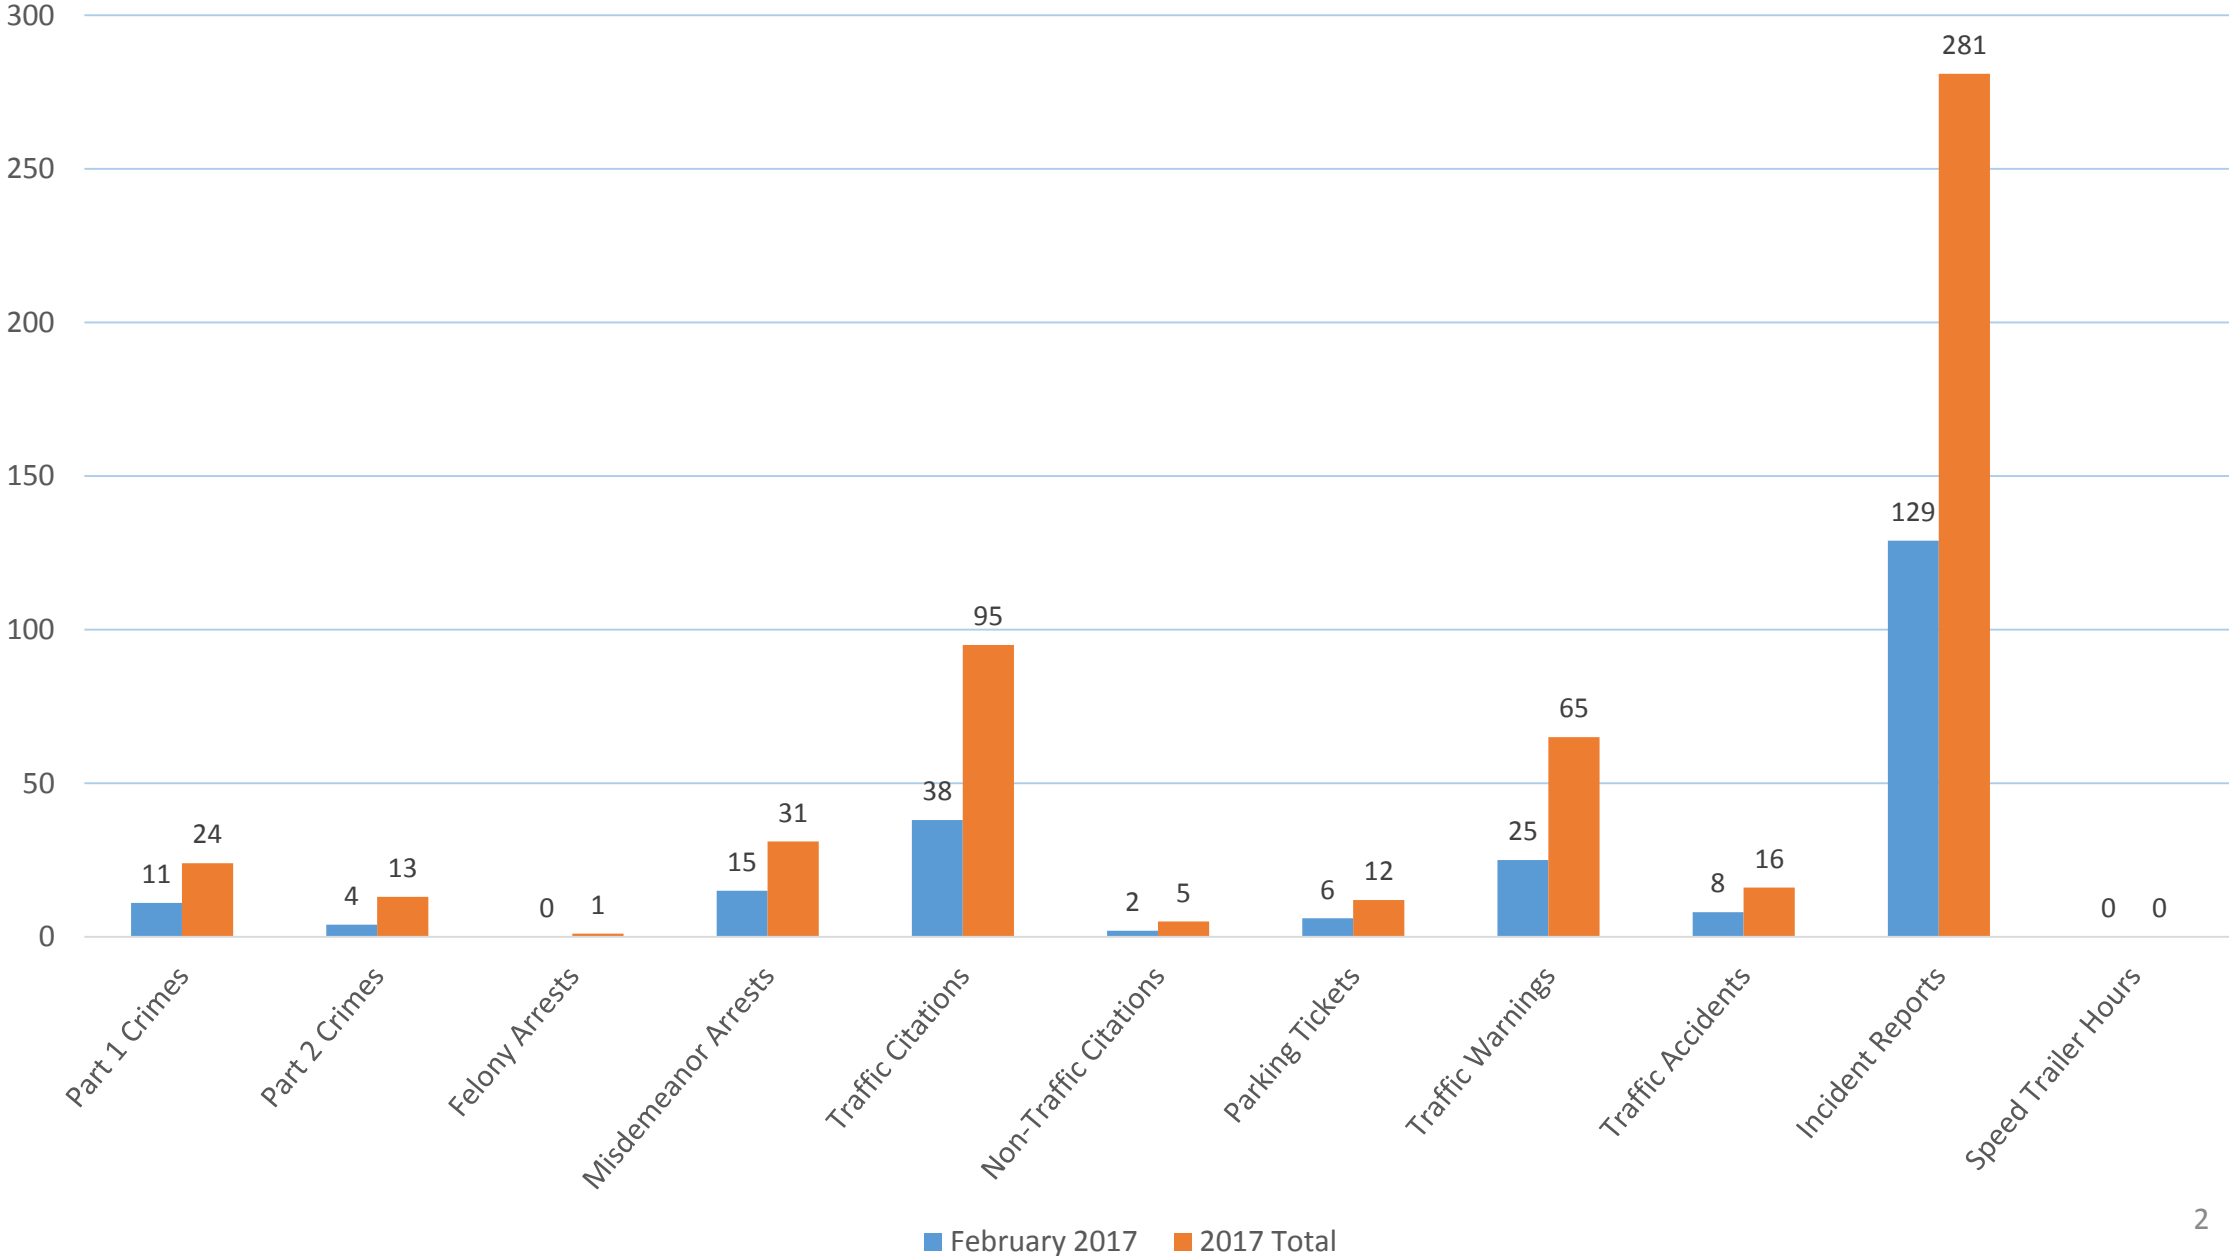

NORTH LONDONDERRY TOWNSHIP
POLICE DEPARTMENT

February 2017
Monthly Report

Statistics Overview

Current Mileage

Part 1 Crimes

■ Part 1 Crimes

Part 2 Crimes

Criminal Arrests

Non-Traffic Citations

Traffic Citations

Parking Tickets

Incidents

Incidents

Incidents

Incidents

Incidents

Incidents