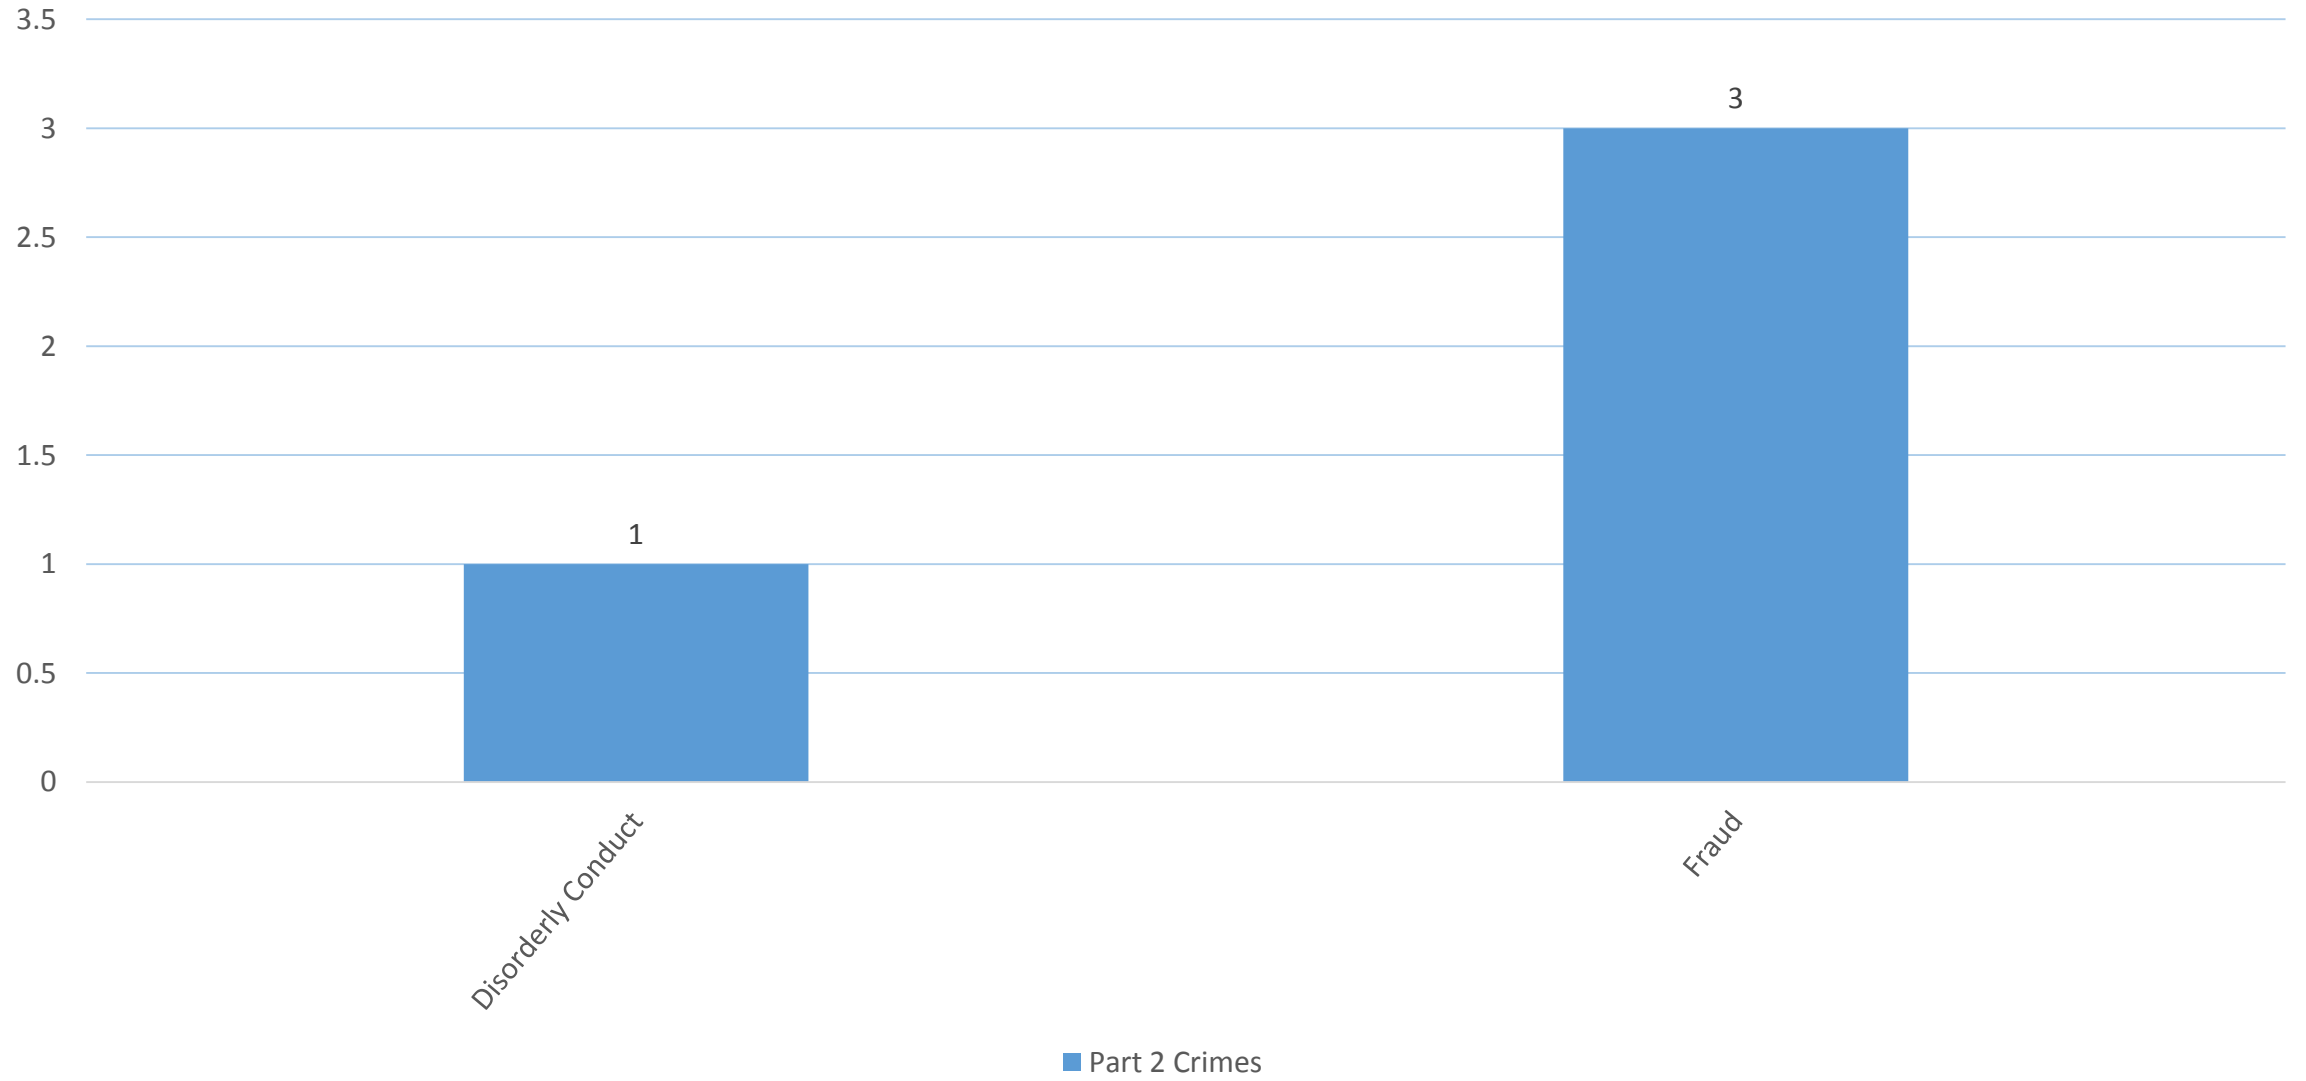

NORTH LONDONDERRY TOWNSHIP
POLICE DEPARTMENT

February 2017
Monthly Report

Statistics Overview

Current Mileage

Part 1 Crimes

■ Part 1 Crimes

Part 2 Crimes

Criminal Arrests