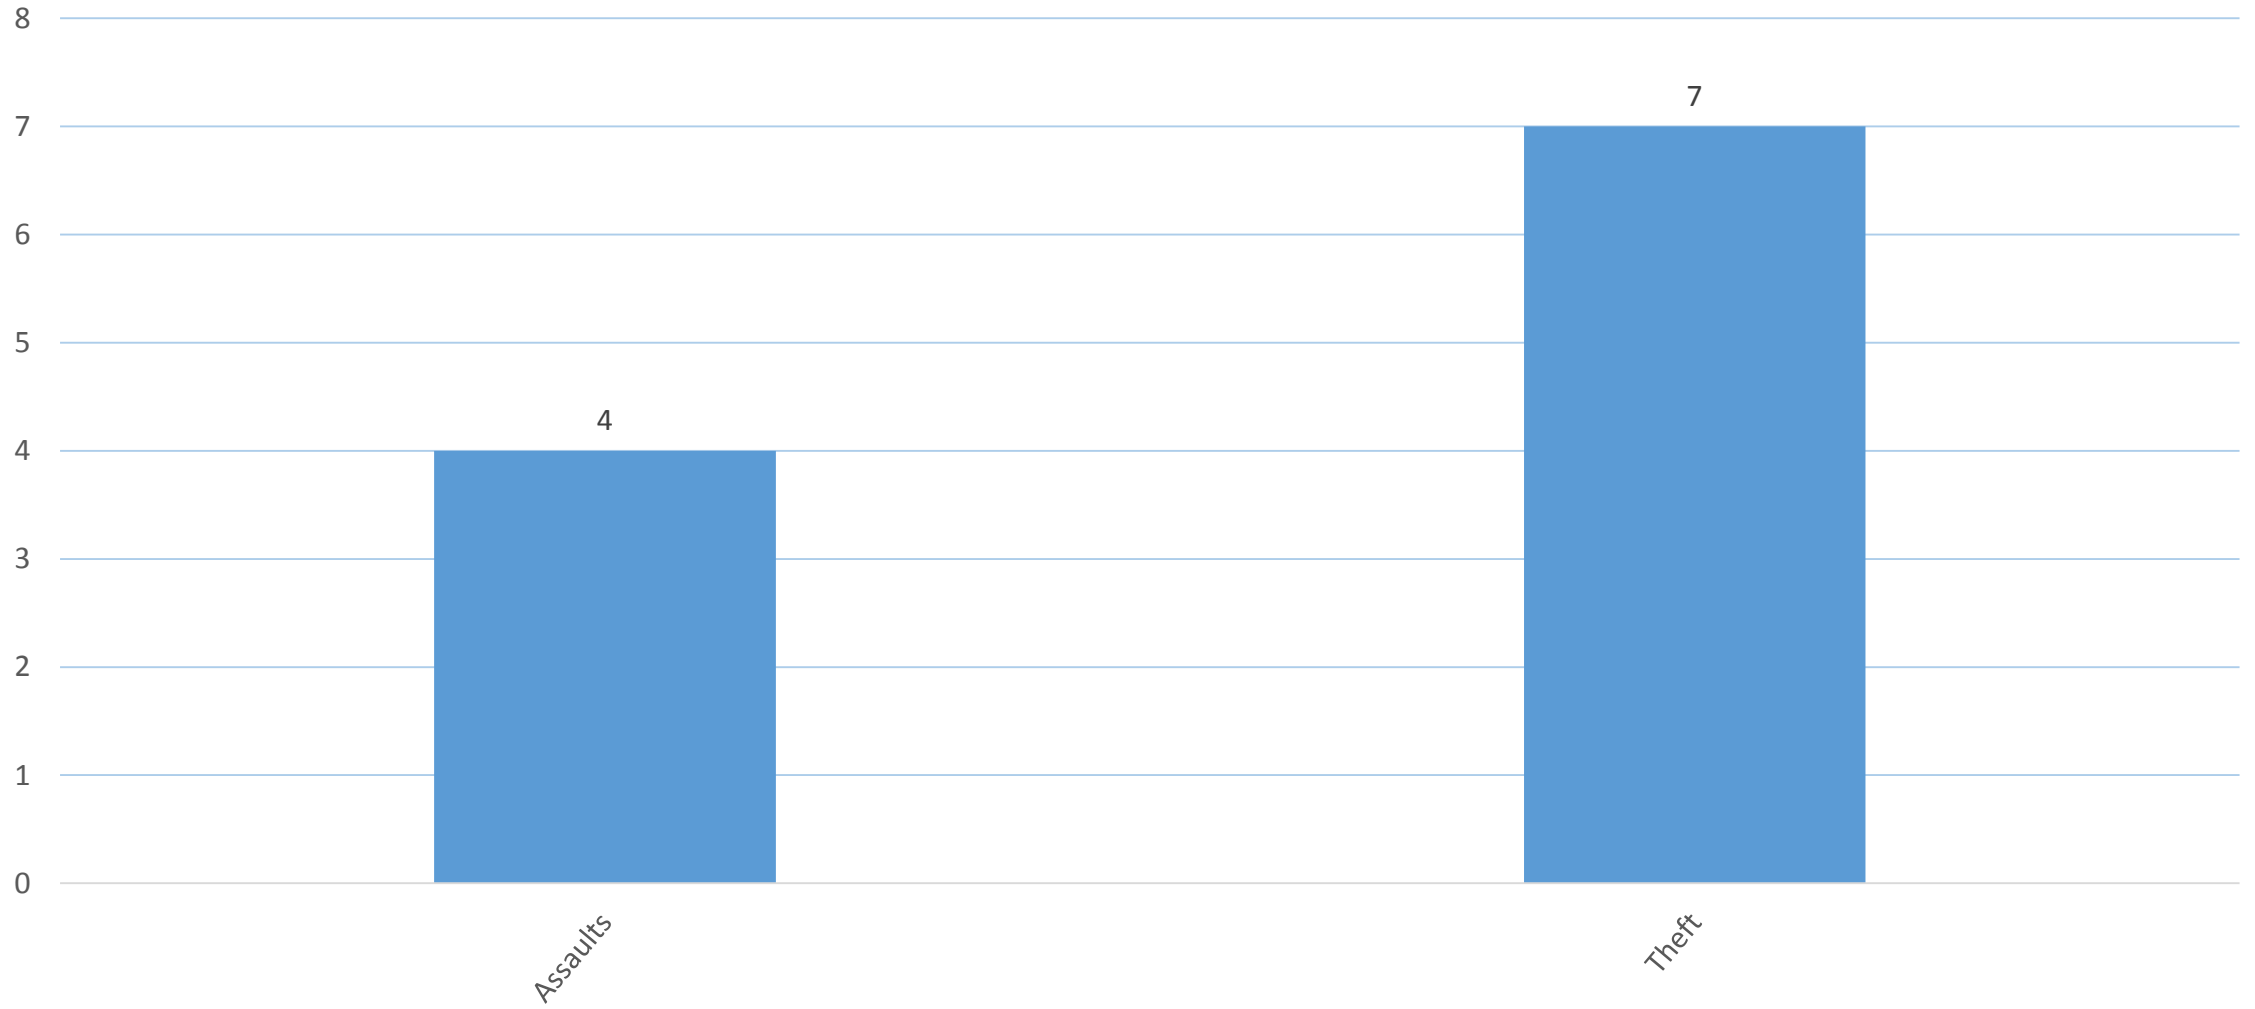

NORTH LONDONDERRY TOWNSHIP
POLICE DEPARTMENT

February 2017
Monthly Report

Statistics Overview

Current Mileage

Part 1 Crimes

■ Part 1 Crimes

Part 2 Crimes

Criminal Arrests