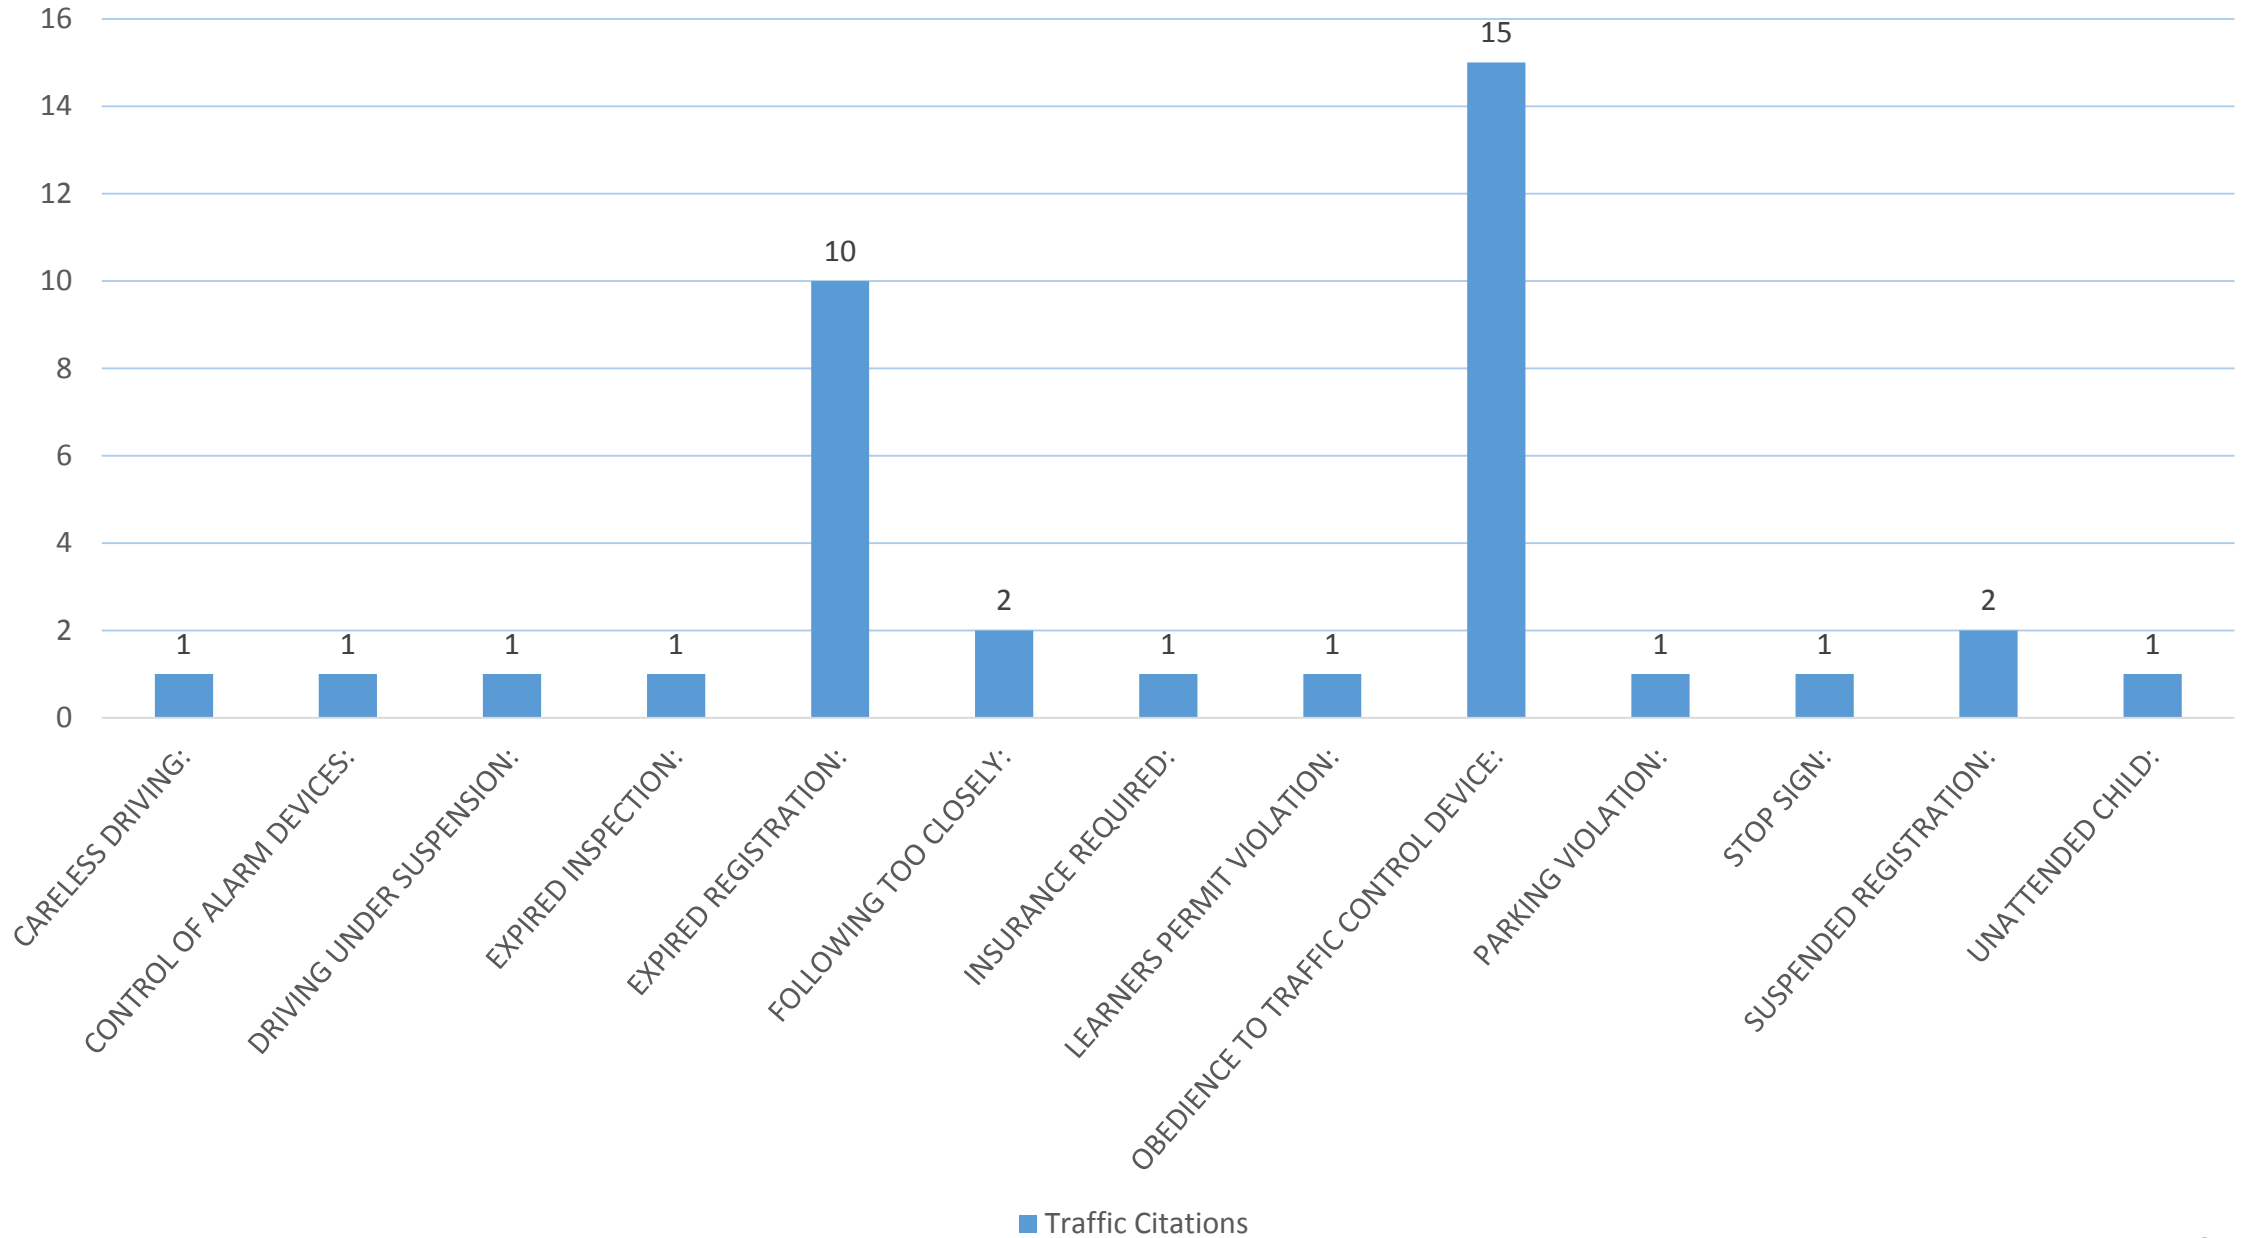

NORTH LONDONDERRY TOWNSHIP
POLICE DEPARTMENT

February 2017
Monthly Report

Statistics Overview

Current Mileage

Part 1 Crimes

■ Part 1 Crimes

Part 2 Crimes

Criminal Arrests

Non-Traffic Citations

Traffic Citations

Parking Tickets

Incidents

Incidents

Incidents

Incidents

Incidents

Incidents