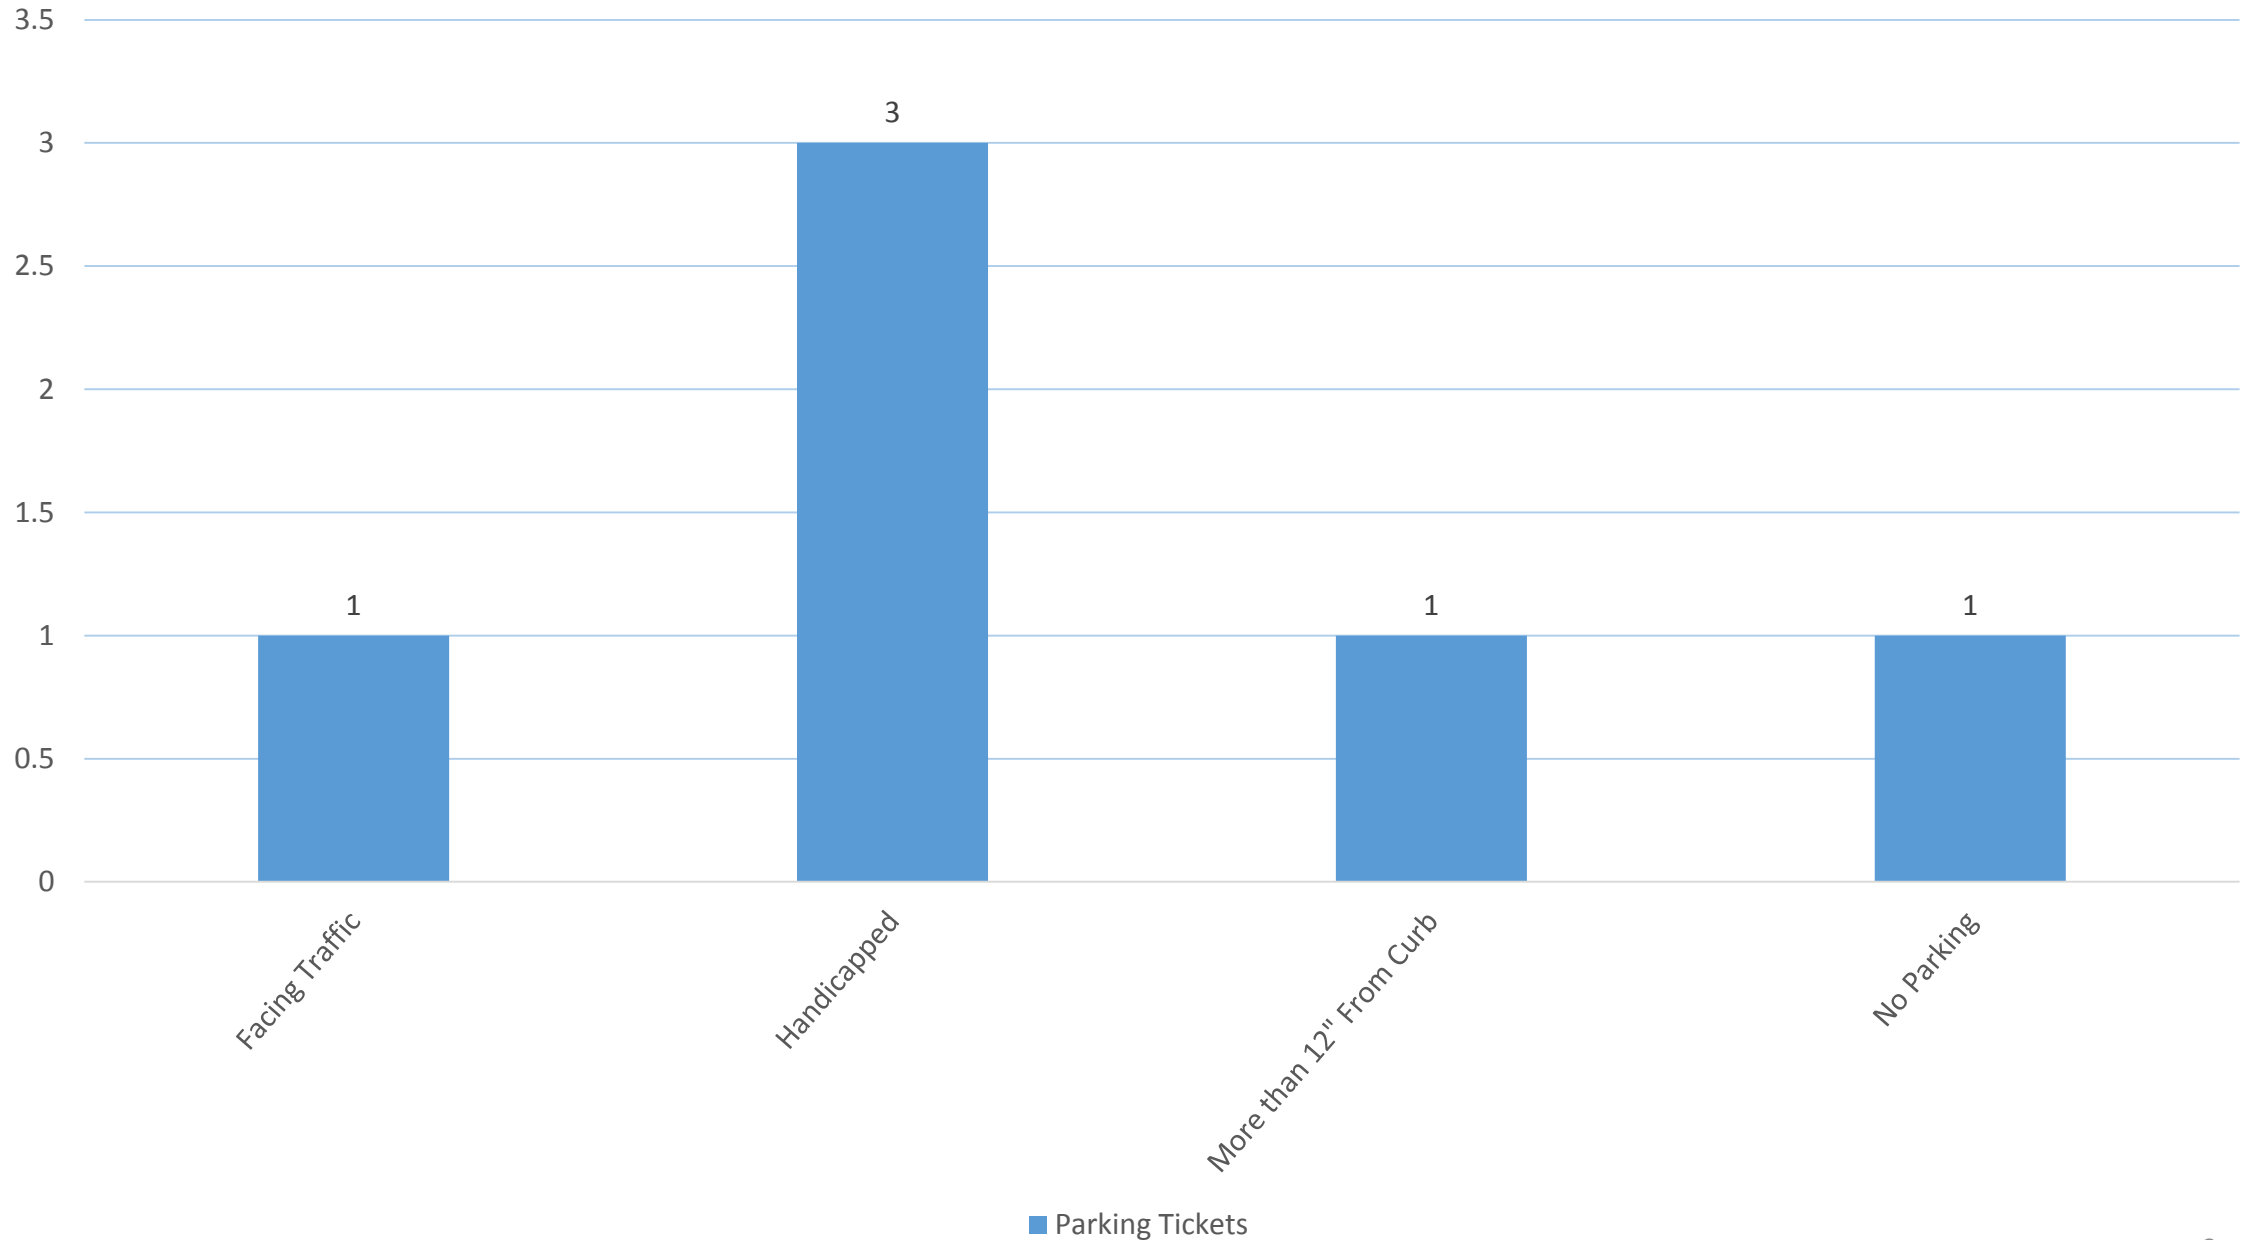

NORTH LONDONDERRY TOWNSHIP
POLICE DEPARTMENT

February 2017
Monthly Report

Statistics Overview

Current Mileage

Part 1 Crimes

■ Part 1 Crimes

Part 2 Crimes

Criminal Arrests

Non-Traffic Citations

Traffic Citations

Parking Tickets

Incidents

Incidents

Incidents

Incidents

Incidents

Incidents