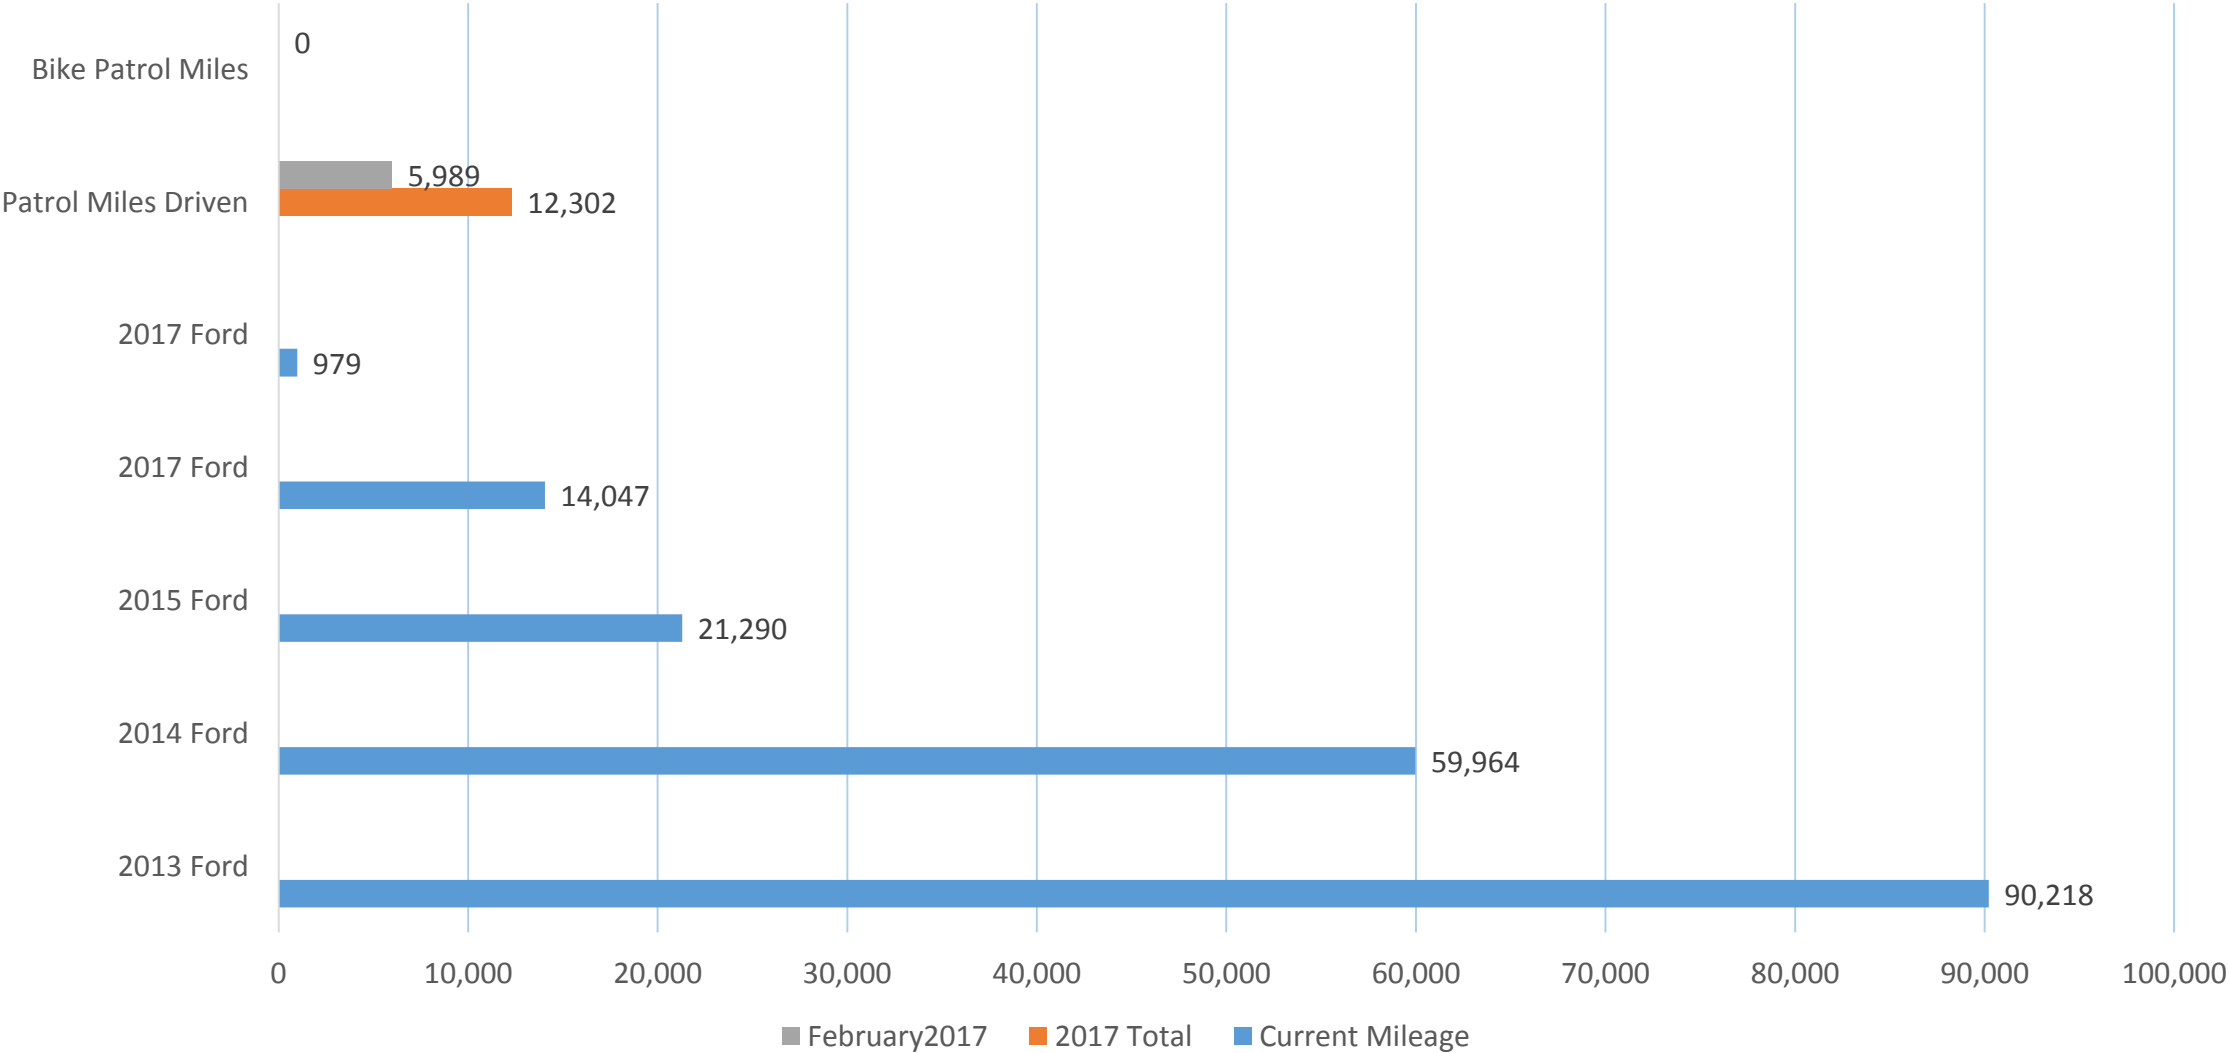

NORTH LONDONDERRY TOWNSHIP
POLICE DEPARTMENT

February 2017
Monthly Report

Statistics Overview

Current Mileage

Part 1 Crimes

■ Part 1 Crimes

Part 2 Crimes

Criminal Arrests

Non-Traffic Citations

Traffic Citations

Parking Tickets

Incidents

Incidents

Incidents

Incidents

Incidents

Incidents