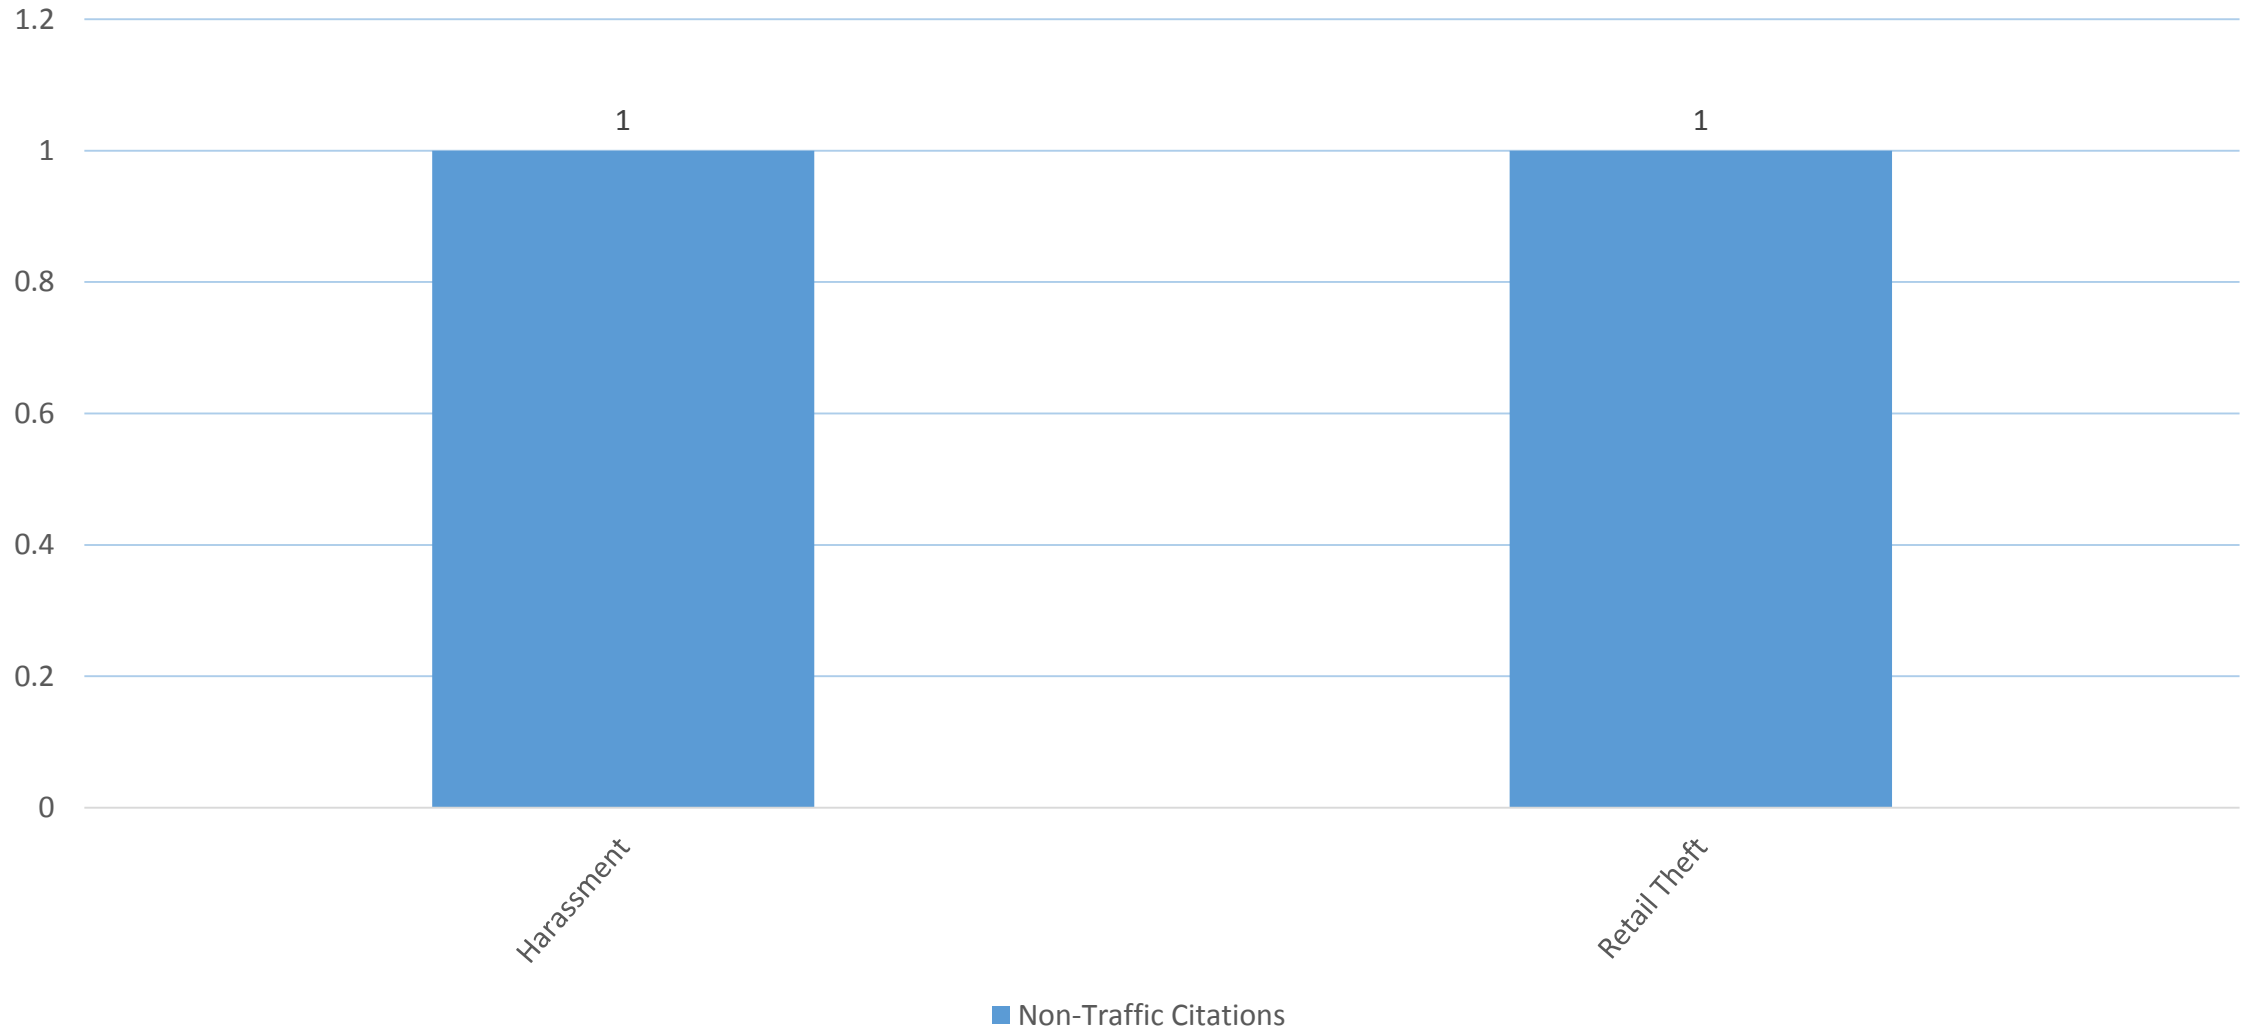

Non-Traffic Citations