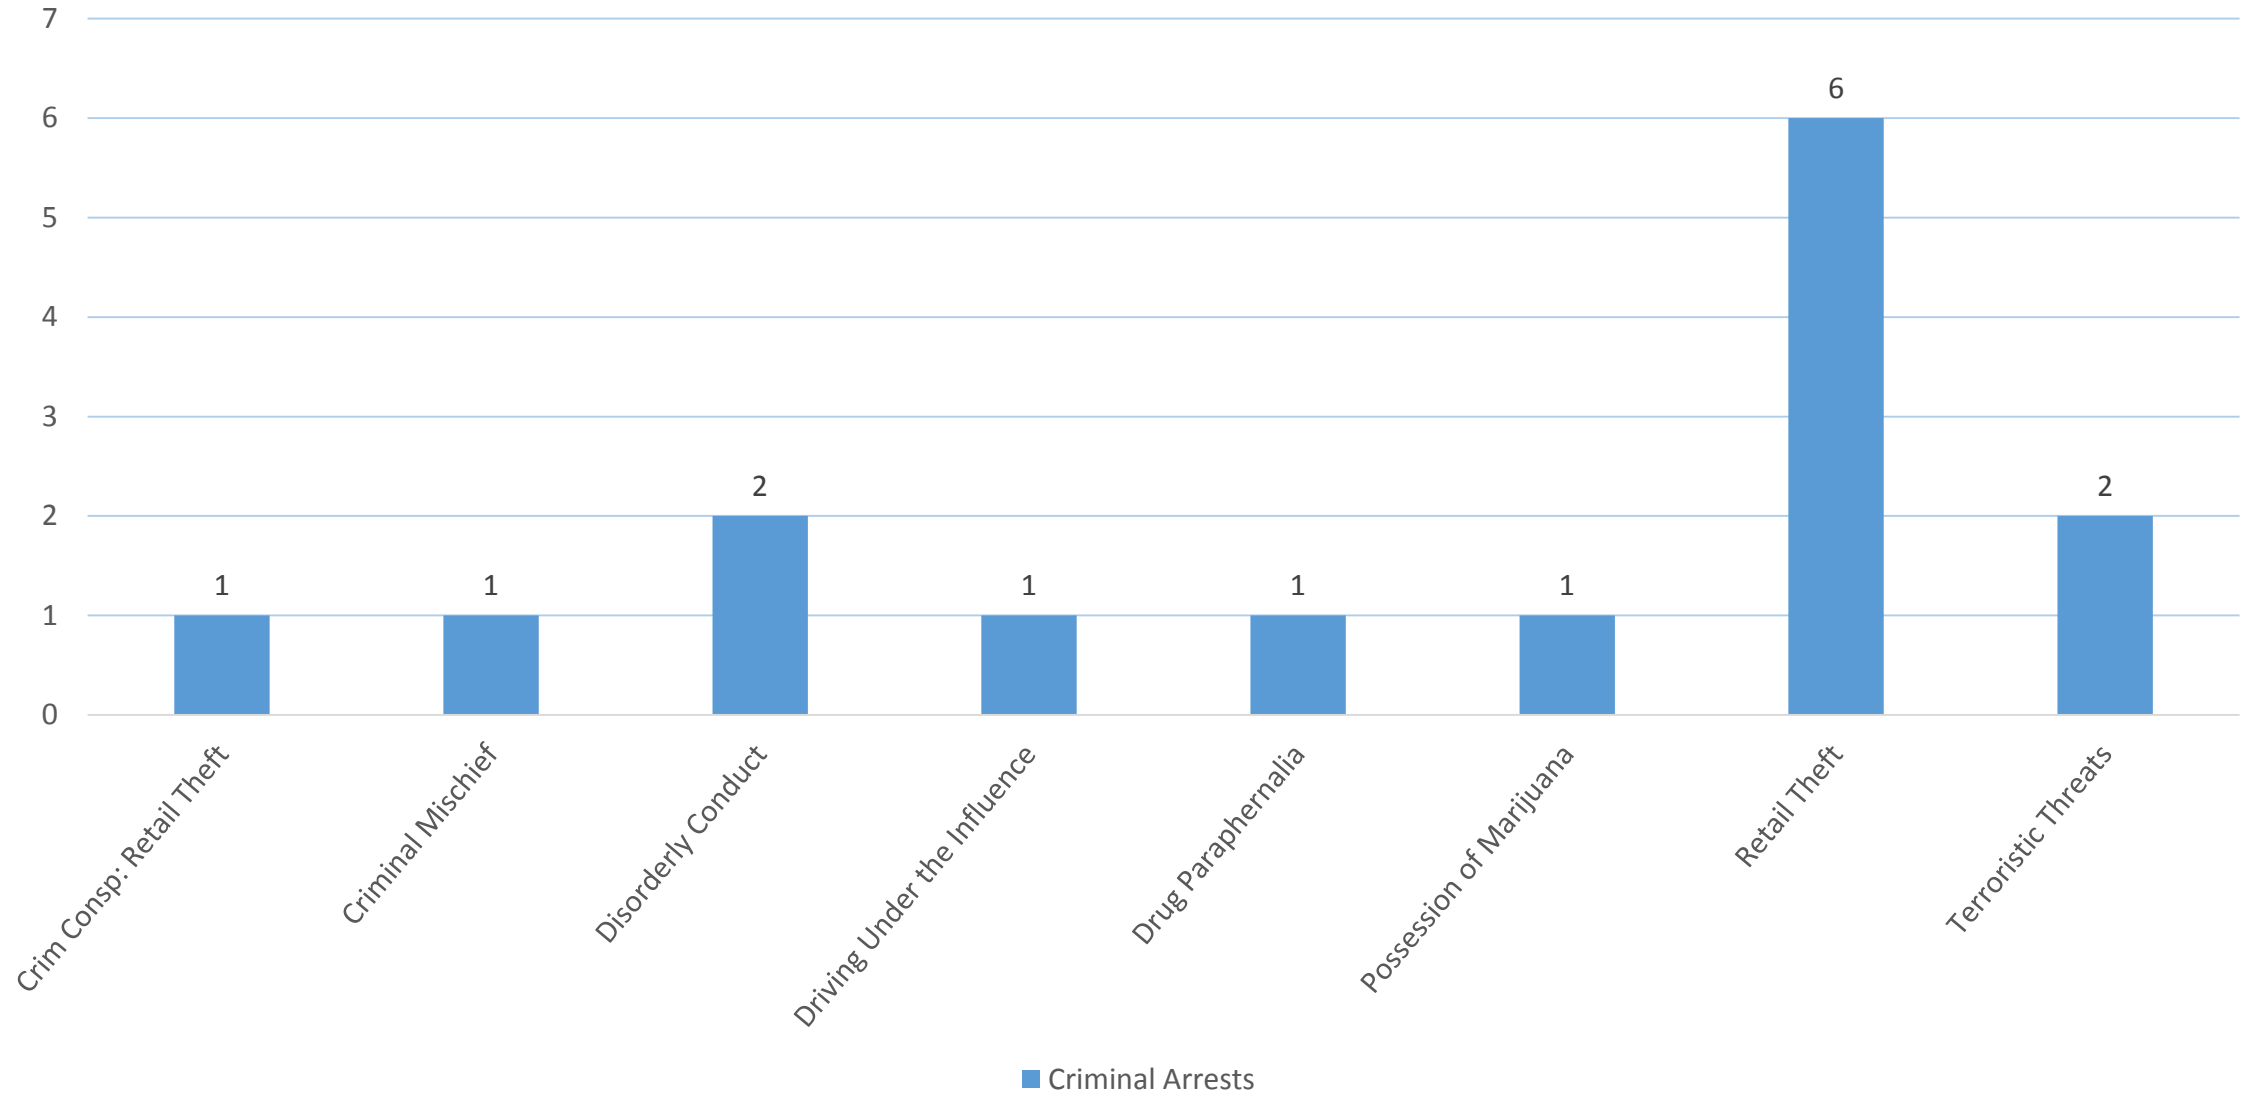

NORTH LONDONDERRY TOWNSHIP
POLICE DEPARTMENT

February 2017
Monthly Report

Statistics Overview

Current Mileage

Part 1 Crimes

■ Part 1 Crimes

Part 2 Crimes

Criminal Arrests

Non-Traffic Citations

Traffic Citations

Parking Tickets

Incidents

Incidents

Incidents

Incidents

Incidents

Incidents