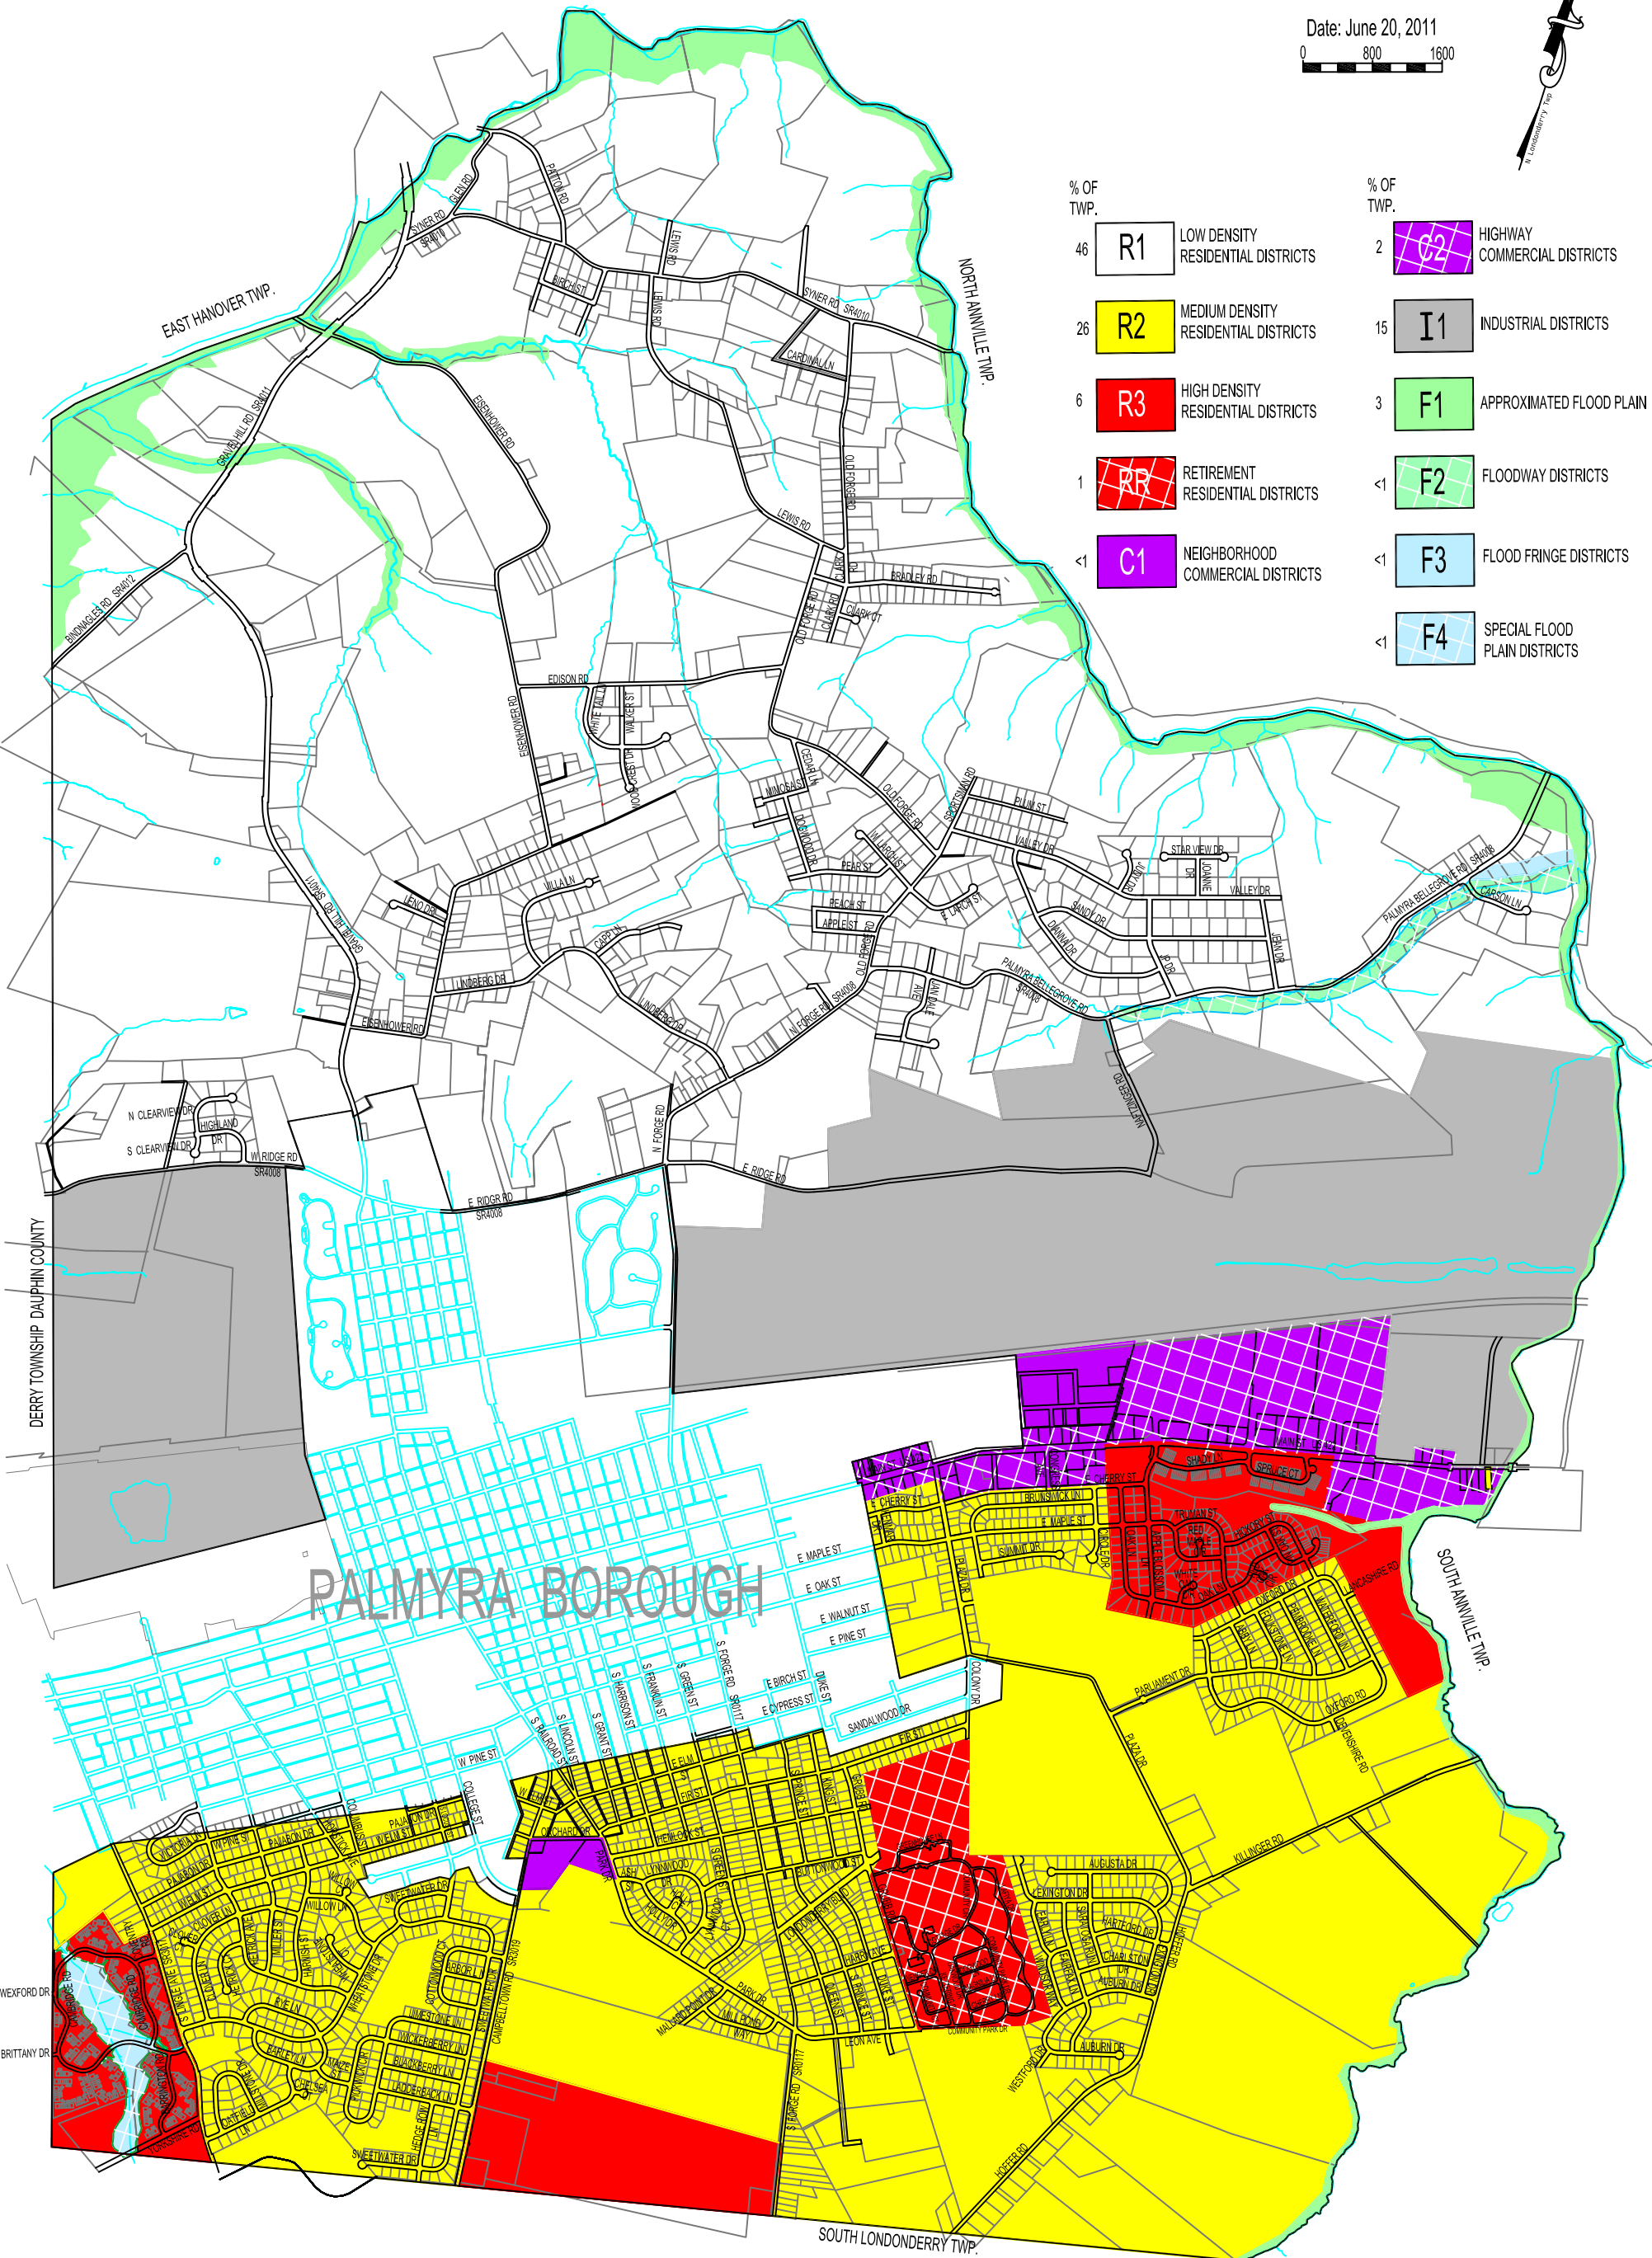

NORTH LONDONDERRY TOWNSHIP ZONING MAP

655 EAST RIDGE ROAD PALMYRA PA 17078 LEBANON COUNTY

Date: June 20, 2011

% OF TWP.		% OF TWP.	
46	R1 LOW DENSITY RESIDENTIAL DISTRICTS	2	C2 HIGHWAY COMMERCIAL DISTRICTS
26	R2 MEDIUM DENSITY RESIDENTIAL DISTRICTS	15	I1 INDUSTRIAL DISTRICTS
6	R3 HIGH DENSITY RESIDENTIAL DISTRICTS	3	F1 APPROXIMATED FLOOD PLAIN
1	RR RETIREMENT RESIDENTIAL DISTRICTS	<1	F2 FLOODWAY DISTRICTS
<1	C1 NEIGHBORHOOD COMMERCIAL DISTRICTS	<1	F3 FLOOD FRINGE DISTRICTS
		<1	F4 SPECIAL FLOOD PLAIN DISTRICTS

PALMYRA BOROUGH

DERRY TOWNSHIP DAUPHIN COUNTY

WIXFORD DR
BRITANNY DR

SOUTH LONDONDERRY TWP.

SOUTH ANVILLE TWP.

EAST HANOVER TWP.

NORTH ANVILLE TWP.